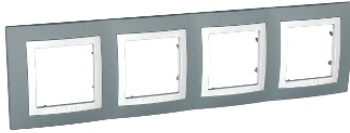

MGU2.008.858

Unica Basic – okvir poklopca – 4 grupe, H71 –
tehnička siva/bijela

Glavno

Range	Unica
Device application	Mounting
Product or component type	Cover frame
Aesthetic name	Unica Basic
Number of gangs	4 gangs horizontal
Fixing mode	Clip-in
Cover frame colour tint	Technical grey
Decoration colour	White

Komplementarno

Material	ABS (acrylonitrile butadiene-styrene) cover frame ASA + PC intermediate part Zamak cover frame
Standards	EN 60669-1
Height	80 mm
Width	298 mm
Depth	14 mm
Distance between centers	71 mm
Product weight	0.056 kg