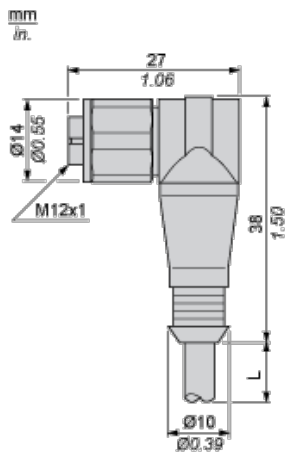

L : Length of cable

Connections and Schemes

Connector

BN : Brown

BK : Black

BU : Blue

WH : White