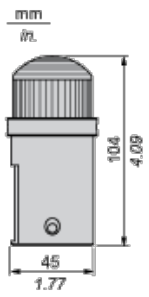

Illuminated Beacon

Panel Cut-out for Direct Fixing