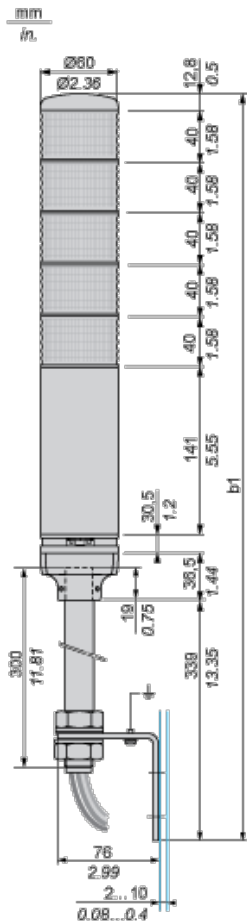

### Glavno

Range of product	Harmony XVC6
Product or component type	Complete pre-wired monolithic tower light
Beacon or indicator bank unit type	1 illuminated unit
Sound signalling	Without
Mounting diameter	60 mm
Component name	XVC
Light source	Red LED steady
[Us] rated supply voltage	100...240 V
Supply circuit type	AC

### Komplementarno

Material	Polycarbonate (illuminated unit) ABS (acrylonitrile butadiene-styrene) (base unit) PBT + ABS (UL94-V0) (top cover)
Product mounting	On support tube, 22 mm
Cable cross section	0.33 mm <sup>2</sup> 0.83 mm <sup>2</sup>
AWG gauge	AWG 18 AWG 22
Cable length	550 mm 450 mm
Marking	CE
[Uimp] rated impulse withstand voltage	4 kV
Current consumption	35 mA
Product weight	0.96 kg
Height	599.8 mm

### Dimensions

Below drawing shows the maximum configuration of the product. Select the number of stages according to the product characteristics in order to get **b1** dimension.

No. of illuminated units	b1 With buzzer (mm)	b1 With buzzer (in.)
1 stage	599.8	23.61
2 stages	639.8	25.19
3 stages	679.8	26.76
4 stages	719.8	28.34
5 stages	759.8	29.91