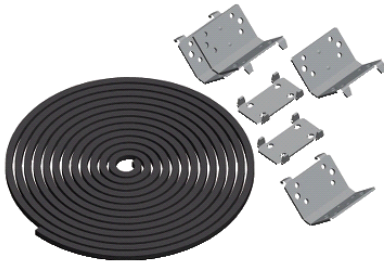

## NSYSFBK

set standardnih spojnica Spacial SF-IP55-spajanje  
jedno pored drugog/po dubini

### Glavno

Range	Spacial
Accessory / separate part category	Coupling accessory
Product or component type	Coupling kit
Device application	Multi-purpose
Mounting location	Side coupling of 2 enclosures Depthwise coupling of 2 enclosures
Range compatibility	Spacial Spacial SF suitable enclosure
Device composition	2 flat connector 4 bracket Fixing elements Sealing gasket
Quantity per set	Set of 1

### Komplementarno

Material	EPDMfor sealing gasket Steelfor bracket Steelfor flat connector
Surface finish	Zinc coated
Fixing mode	By screws - screw type M6 self tapping
Height	65 mm
Width	340 mm
Depth	365 mm
IP degree of protection	IP55
Mounting diameter	0 mm