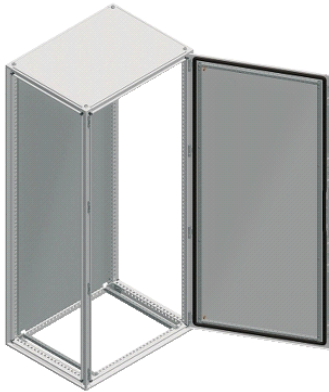

NSYSF20460

Kućište Spacial SF bez montažne ploče – sastavljeno
– 2000 x 400 x 600 mm

Glavno

Range	Spacial
Product name	Spacial SF
Device application	Multi-purpose
Product or component type	Suitable enclosure
Enclosure nominal height	2000 mm
Enclosure nominal width	400 mm
Enclosure nominal depth	600 mm
Enclosure mounting	Floor-standing
Device composition	1 door 1 rear panel 1 roof 1 structure 1 locking system with handle for door 2 sliding rails 4 mounting plate bracket

Komplementarno

Structure type	Formed from a single section Vertical uprights joined with top and bottom frames Panels and doors built into the structure Perforated structure with a pitch of 25 mm
Door type	Plain on front
Number of doors	1 on front
Door opening side	Reversible 120 °
Lock type	4 points lock, handle with 5 mm double bar insert on front door
Mounting plate description	Without mounting plate
Type of gland plate	Without gland plate
Accessibility for operation	Front Rear Sides of enclosure
Removable parts	Rear panel fixed by screws Roof fixed by screws Door fixed by screws for hinge Mounting plate bracket fixed by screws Sliding rail fixed by screws
Material	Galvanised steel for frame Galvanised steel for uprights Polyamide 6 with 30 % fibre glass for handle Sheet steel for door Sheet steel for panels Zamak for hinge
Surface finish	Epoxy-polyester powder
Colour	Enclosure: grey RAL 7035 Handle: black RAL 9005