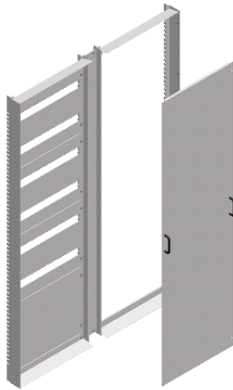

NSYCSHB1412

Spacial SM/SF set za spajanje šasije sa zonom-288 modula od 18 mm-1400 x 1200 mm

Glavno

Range	Spacial
Accessory / separate part category	Mounting accessory
Device application	Multi-purpose
Product or component type	Coupling kit
Enclosure nominal dimensions	
Mounting location	Front of enclosure
Range compatibility	Spacial SF Spacial SM
Device composition	1 busbar blanking cover plate 1 intermediate central upright 1 single chassis Fixing elements
Quantity per set	Set of 1

Komplementarno

Material	Steel
Colour	Grey RAL 7035
Surface finish	Epoxy-polyester powder
Fixing mode	By fixing element
Total number of 18 mm modules	288
Height	Nominal: 1400 mm Real: 1305 mm
Width	Nominal: 1200 mm Real: 1102 mm
Depth	Real: 100 mm