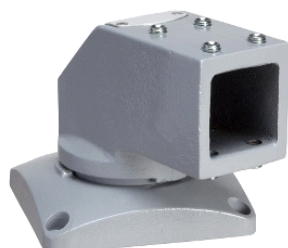

NSYCMUMC50

Vodoravni rotirajući nosač, pravokutni 50 mm RAL 7040. Za kuć. S3CM HMI.

Glavno

Range	Spacial
Accessory / separate part category	Mounting accessory
Product or component type	Fixing on support
Device application	Multi-purpose
Enclosure nominal dimensions	
Mounting location	Between tube and support
Mounting support	For 50 mm square tube Option of passing cables through the inside
Range compatibility	Spacial S3CM
Device composition	Fixing elements 1 x fixing and rotating bracket
Quantity per set	Set of 1

Komplementarno

Material	Moulded steel
Colour	Grey RAL 7040
Surface finish	Epoxy-polyester powder
Fixing mode	By fixing element - screw type M12 - horizontal tube location By 4 screws - screw type M9 - on support location
Operating angle	295 °
Permanent permissible load	5.4 kg
Height	134 mm
Width	140 mm
Depth	164 mm
Product weight	5.56 kg

Okolina

Offer Sustainability

Green Premium product	Green Premium product
Compliant - since 0940 - Schneider Electric declaration of conformity	Compliant - since 0940 - Schneider Electric declaration of conformity
Reference not containing SVHC above the threshold	Reference not containing SVHC above the threshold
Available	Available
Need no specific recycling operations	Need no specific recycling operations