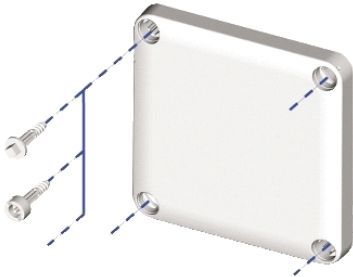

NSYAEDSB520TB

Dvostruki vijci, Ø5 mm, za kutije THALASSA s visinom poklopca od 20 mm.

Glavno

Range	Thalassa
Product or component type	Screw

Komplementarno

Accessory / separate part type	Closing shape screw
Device application	Multi-purpose
Mounting support	Direct mounting on cover
Range compatibility	Thalassa TBP Thalassa TBS
Device composition	Screw 4
Material	Plastic
Product weight	0.02 kg
Lock type	5 mm double bar head

Okolina

Offer Sustainability

Green Premium product	Green Premium product
Compliant - since 0940 - Schneider Electric declaration of conformity	Compliant - since 0940 - Schneider Electric declaration of conformity
Reference contains SVHC above the threshold - go to CaP for more details	Reference contains SVHC above the threshold
Available	Available
Need no specific recycling operations	Need no specific recycling operations