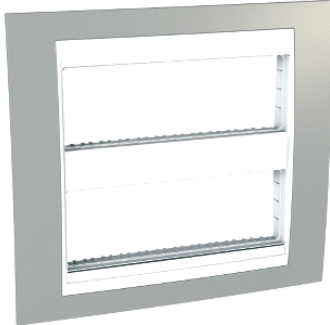

## MGU48.426.865

Unica Plus–okvir poklopca (fix okvir)–2 grupe (H)–2x6  
m–magličasto siva / bijela

### Glavno

Range	Unica
Device application	Mounting
Product or component type	Cover frame
Aesthetic name	Unica Plus
Number of gangs	2 gangs horizontal
Number of modules	2 x 6 modules
Fixing mode	Screws
Colour tint	Mist grey
Decoration colour	White

### Komplementarno

Provided equipment	Fixing frame
Material	Cover frame: ABS (acrylonitrile butadiene-styrene) Intermediate part: ASA + PC Fixing frame: LATER 4 G30V0 2307Y1 GRIS
Standards	EN 60669-1
Width	195 mm
Height	175 mm
Depth	16 mm
Distance between centers	69 mm
Product weight	0.18 kg