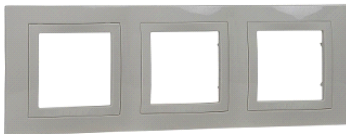

## MGU2.006.25

Unica Basic – okvir poklopca – 3 grupe, H71 –  
slonovača/slonovača

### Glavno

Range	Unica
Device application	Mounting
Product or component type	Cover frame
Aesthetic name	Unica Basic
Number of gangs	3 gangs horizontal
Fixing mode	Clip-in
Cover frame colour tint	Ivory
Decoration colour	Ivory

### Komplementarno

Material	ASA + PC cover frame ASA + PC decorative frame ASA + PC intermediate part
Standards	EN 60669-1
Height	80 mm
Width	227 mm
Depth	14 mm
Distance between centers	71 mm
Product weight	0.042 kg
Market segment	Residential Small commercial