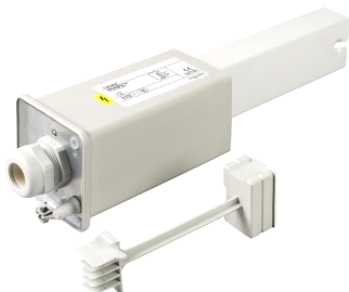

## KBA40ABG4W

Canalis – jedinica za nap.za KBA – 40 A – montiranje s lijeve strane – bijela

### Glavno

Range of product	Canalis
Product or component type	Feed unit
Material	Aluminium
Product compatibility	KBA
[Ie] rated operational current	40 A 25 A
Mounting location	Left
Colour	White: RAL 9003

### Komplementarno

Protection type	Without protection
[Ue] rated operational voltage	230...400 V
Connections - terminals	Terminal block - Pg 21 - screw clamp connector for 10 mm <sup>2</sup>
Control type	Without
Number of circuits	1
Provided equipment	End cover
Mounting mode	By screws
Mounting support	Busbar
Standards	IEC 60439-2 IEC 61439-6
Width	300 mm
Depth	75.5 mm
Height	78.5 mm
Product weight	400 g