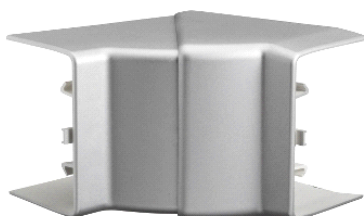

## ISM10451

OptiLine 45 – unutarnji kut – PC/ABS – aluminij, metalni

### Glavno

Range of product	OptiLine 45
Cabling installation system	Trunking
Product or component type	Internal corner
Colour tint	Aluminium metallic
Quantity per set	Set of 1

### Komplementarno

Trunking material	Aluminium
Trunking dimension	165 x 55 mm
Fixing mode	Snap-fitted
Material	PC/ABS painted
Length	117 mm
Height	174 mm
Width	117 mm