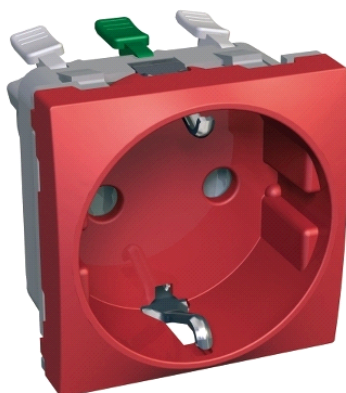

ALB45288

Altira – 1 SO – 2P+E s roletama – bočno uzemljenje
– crveni

Glavno

Range	Altira
Product or component type	Socket-outlet
Range compatibility	OptiLine 45 fixing frame OptiLine 70 with Altira adaptor fixing frame
Device presentation	Mechanism
Number of power socket outlets	1 2P + E German
Outlet standard description	Side earth
Socket additional information	Shuttered
Colour tint	Red (RAL 3000) cover plate

Komplementarno

Product destination	Fixing frames
Range compatibility	OptiLine 45 OptiLine 70 with Altira adaptor
Ground lug position	Straight 90° position
Rated current	16 A - 250 V - AC - 50/60 Hz
Number of modules	2 modules
Connections - terminals	Screwless terminals
Clamping connection capacity	4 x 1.5...4 x 2.5 mm ² for rigid cable(s) 4 x 1.5...4 x 2.5 mm ² for solid stranded cable(s)
Material	PC for mechanism cover
Surface treatment	Antibacterial
Surface finish	Satin
Standards	EN 60529 EN 62262 IEC 60884-1 NFC 61-314
Height	45 mm
Width	45 mm
Depth	39 mm