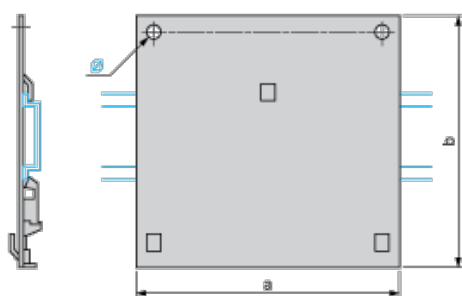

Komplementarno

Accessory / separate part destination	Transformer: ABL6TS ,rated power: 100 VA Transformer: ABT7ESM ,rated power: 100 VA
Product mounting	35 mm symmetrical DIN rail
Height	84 mm
Width	78 mm
Product weight	0.065 kg

Okolina

Contractual warranty

Warranty period	18 months
-----------------	-----------

Dimensions

Dimensions in mm

a	b	Ø
84	78	4

Dimensions in in.

a	b	Ø
3.31	3.07	0.16