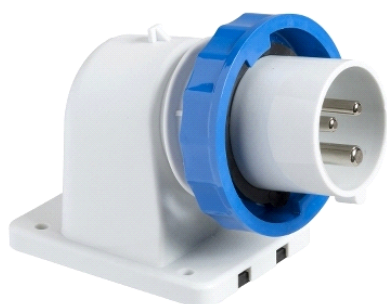

### Glavno

Range	PratiKa
Product or component type	Plug with phase inverter
Device short name	PratiKa plug
Plug, socket category	Low voltage
Poles description	3P + N + E
Network type	AC
Outlet standard	Industrial

### Komplementarno

Mounting mode	Panel-mounted
Plug, socket, control station shape	90° angled
[In] rated current	16 A
[Ue] rated operational voltage	200...250 V
Network frequency	50/60 Hz
Ground lug clockwise position	9 h
Plug, socket material	Self-extinguishing engineering polymer
Contacts material	Nickel plated brass pins:
Connections - terminals	Captive screws
Cable cross section	1...4 mm <sup>2</sup>
Cable outer diameter	8...15 mm
Cable entry	Cable gland
Thread type	Pg 21
Product weight	0.333 kg
Base dimension	90 x 100 mm
Height	148 mm
Width	90 mm
Depth	107 mm
Colour	Grey ( RAL 7035 )
Voltage colour	Blue